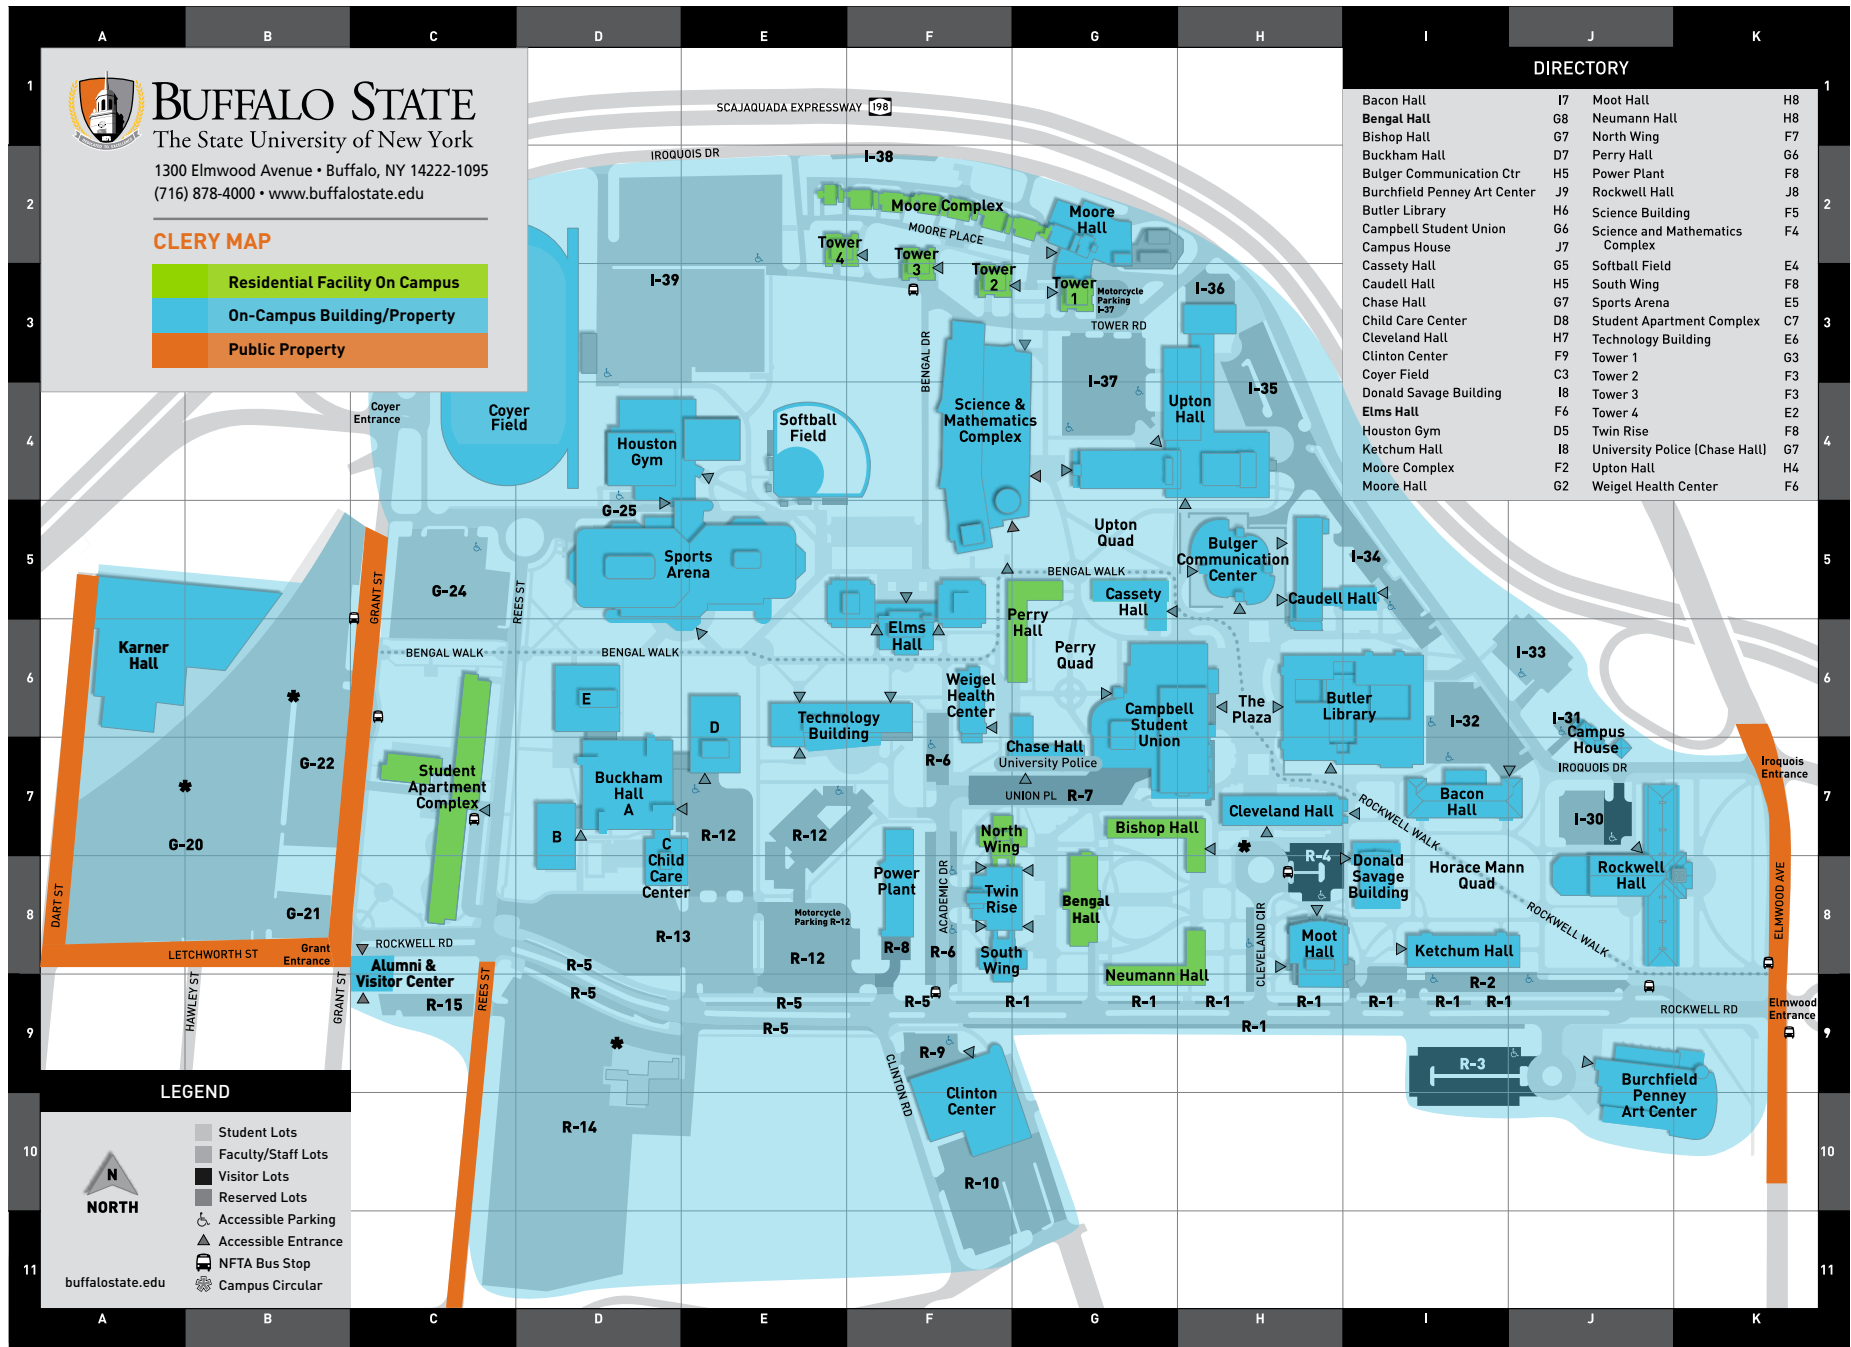

BUFFALO STATE

The State University of New York

1300 Elmwood Avenue • Buffalo, NY 14222-1095
(716) 878-4000 • www.buffalostate.edu

CLERY MAP

- Residential Facility On Campus
- On-Campus Building/Property
- Public Property

DIRECTORY

Bacon Hall	I7	Moot Hall	H8
Bengal Hall	G8	Neumann Hall	H8
Bishop Hall	G7	North Wing	F7
Buckham Hall	D7	Perry Hall	G6
Bulger Communication Ctr	H5	Power Plant	F8
Burchfield Penney Art Center	J9	Rockwell Hall	J8
Butler Library	H6	Science Building	F5
Campbell Student Union	G6	Science and Mathematics Complex	F4
Campus House	J7		
Cassety Hall	G5	Softball Field	E4
Caudell Hall	H5	South Wing	F8
Chase Hall	G7	Sports Arena	E5
Child Care Center	D8	Student Apartment Complex	C7
Cleveland Hall	H7	Technology Building	E6
Clinton Center	F9	Tower 1	G3
Coyer Field	C3	Tower 2	F3
Donald Savage Building	I8	Tower 3	F3
Elms Hall	F6	Tower 4	E2
Houston Gym	D5	Twin Rise	F8
Ketchum Hall	I8	University Police (Chase Hall)	G7
Moore Complex	F2	Upton Hall	H4
Moore Hall	G2	Weigel Health Center	F6

LEGEND

NORTH

- Student Lots
- Faculty/Staff Lots
- Visitor Lots
- Reserved Lots
- Accessible Parking
- Accessible Entrance
- NFTA Bus Stop
- Campus Circular

buffalostate.edu